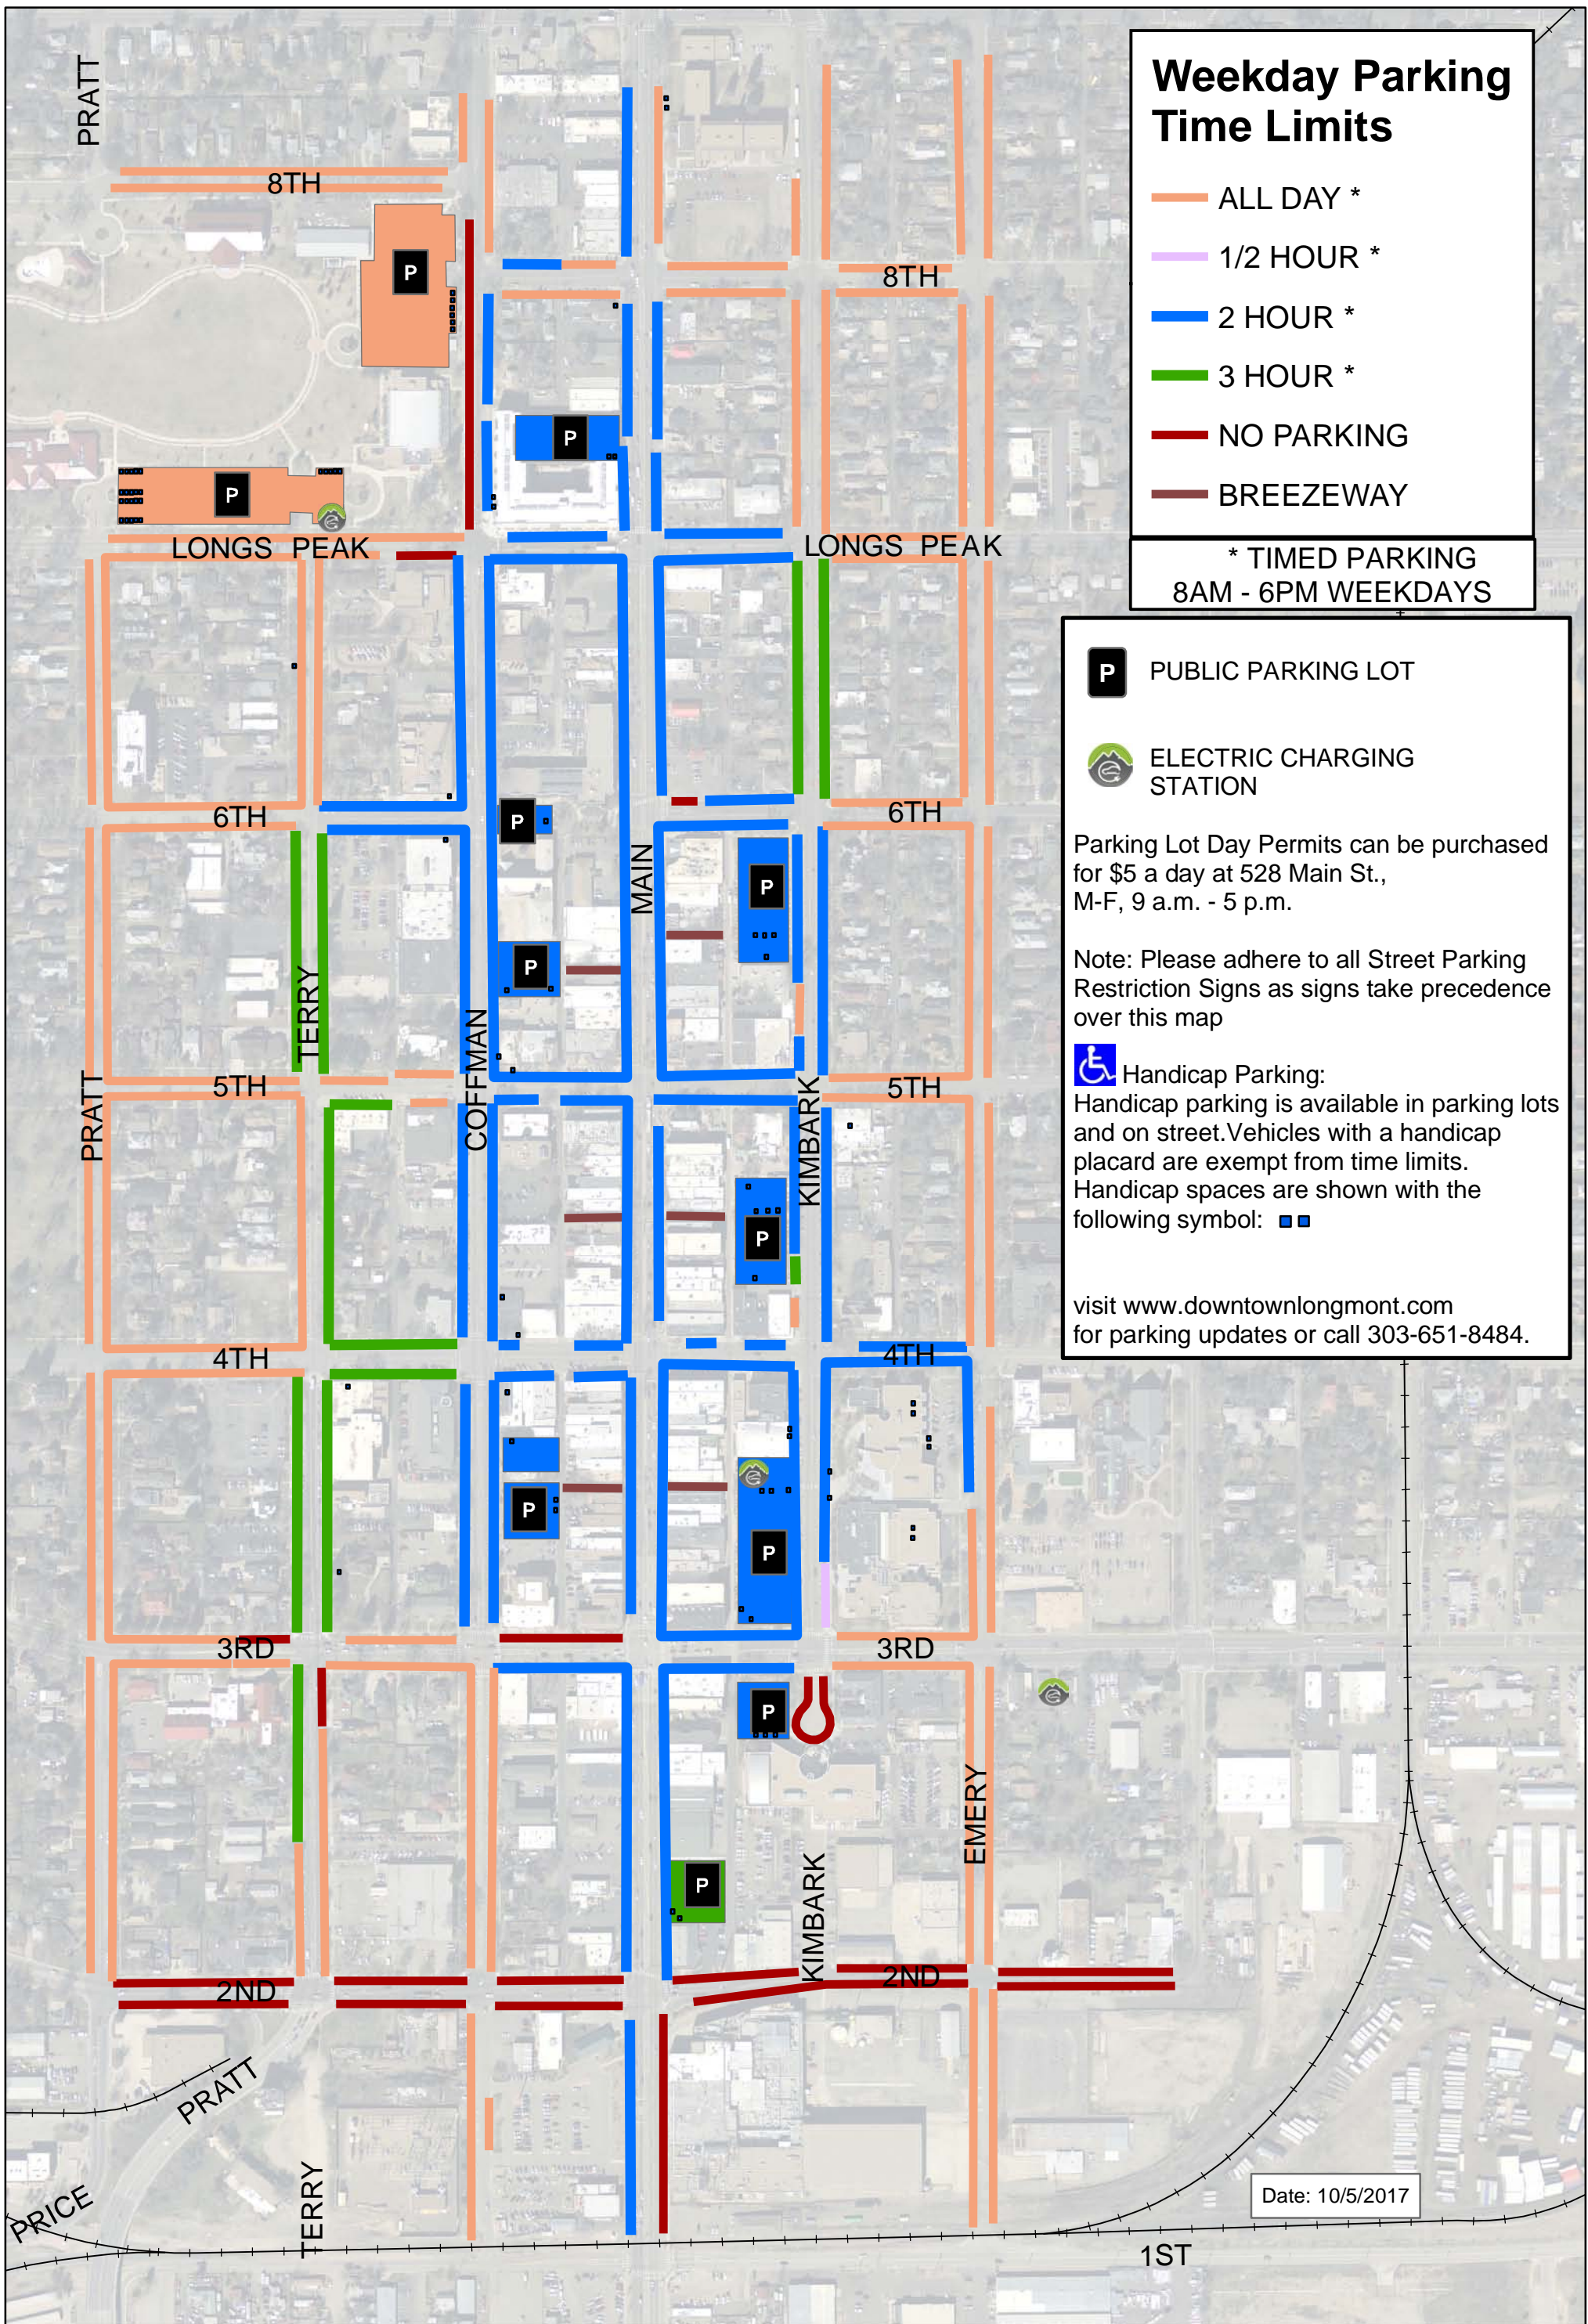

# Downtown Parking

## Weekday Parking Time Limits

- ALL DAY \*
- 1/2 HOUR \*
- 2 HOUR \*
- 3 HOUR \*
- NO PARKING
- BREEZEWAY

\* TIMED PARKING  
8AM - 6PM WEEKDAYS

-  PUBLIC PARKING LOT
-  ELECTRIC CHARGING STATION

Parking Lot Day Permits can be purchased for \$5 a day at 528 Main St., M-F, 9 a.m. - 5 p.m.

Note: Please adhere to all Street Parking Restriction Signs as signs take precedence over this map

 Handicap Parking: Handicap parking is available in parking lots and on street. Vehicles with a handicap placard are exempt from time limits. Handicap spaces are shown with the following symbol: 