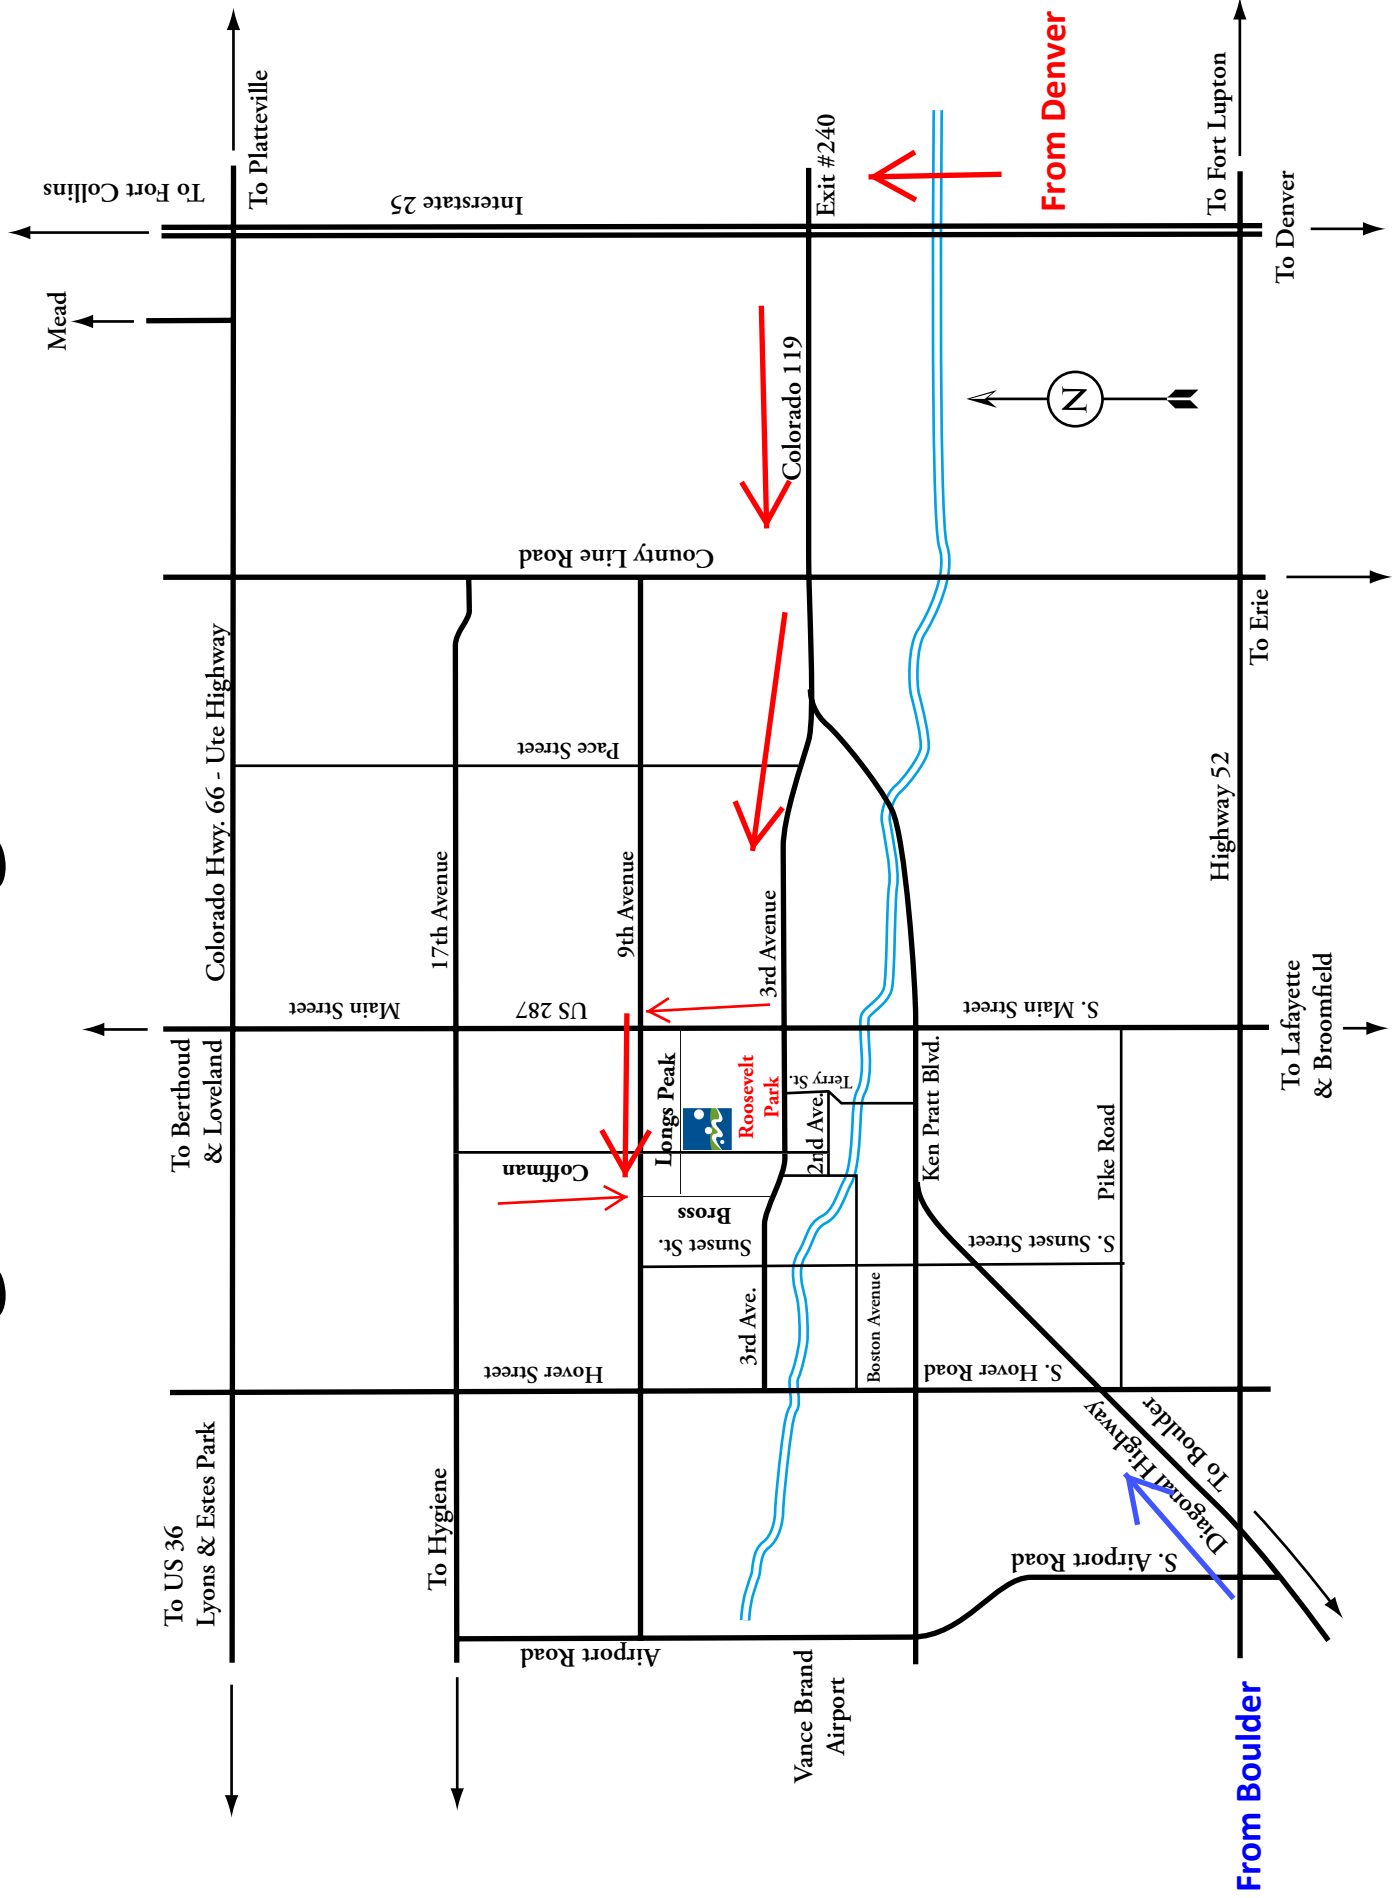

Longmont Lights Event

Directions to the St Vrain Memorial Building, 700 Longs Peak Ave:

The St Vrain Memorial Building is located one block west of Main Street (Hwy 287) on Longs Peak Ave on the north west corner of the intersection. Longs Peak Ave is located north of 6th Ave and south of 8th Ave. Parking is available just west of the St Vrain Memorial Building in the parking lot off Longs Peak Ave.