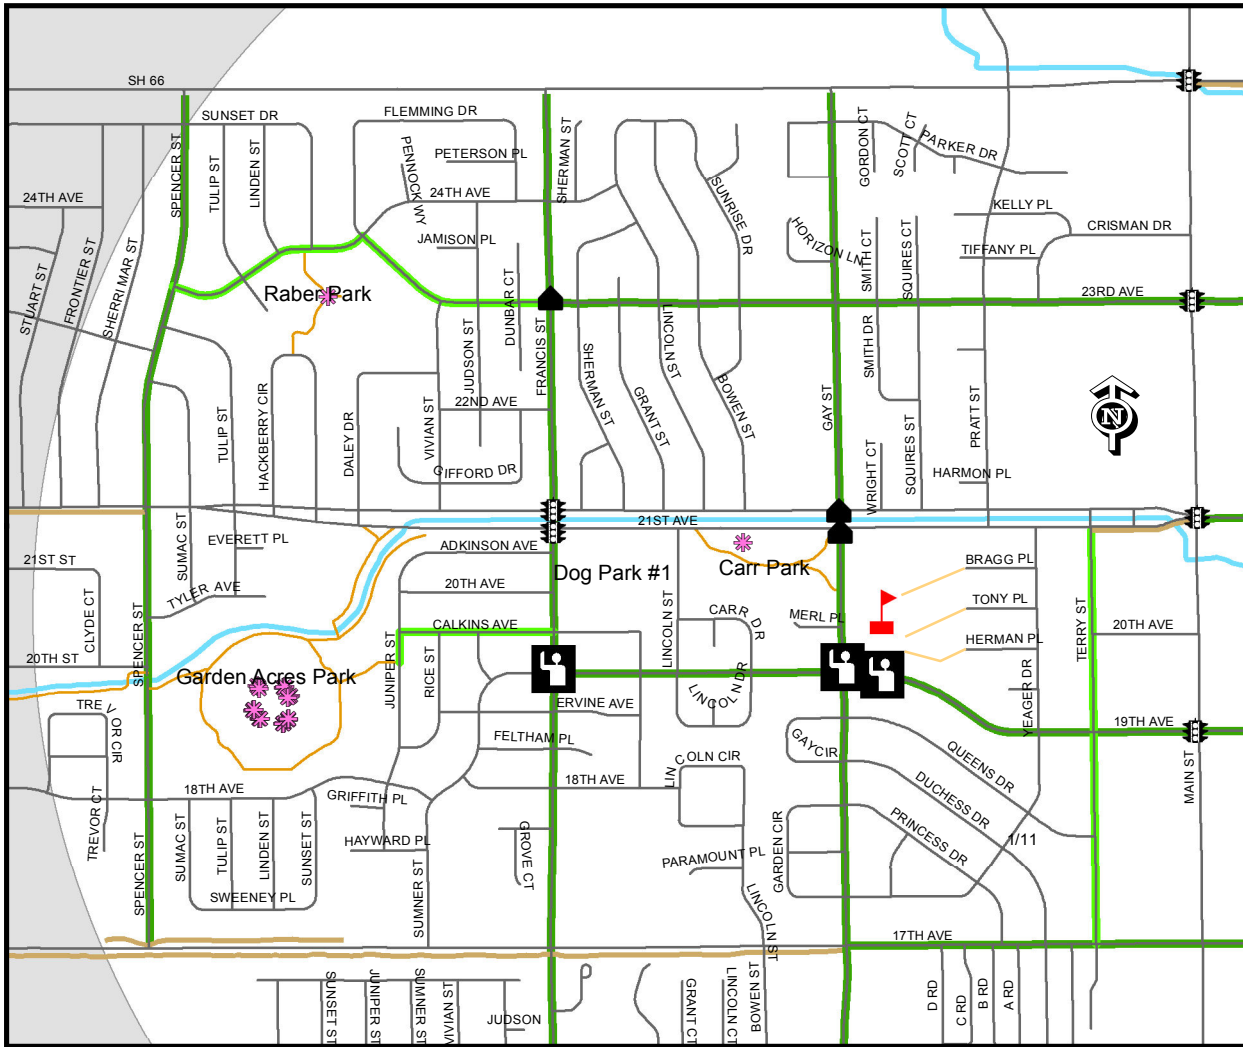

Northridge Elementary School

**WALK
or
BIKE**

*to
Northridge
Elementary
School*

Walk a Block! - Park at Carr Park or a few blocks away on 19th Avenue and enjoy a short walk to school with your child.

- * Quality Time...*
- * No Traffic Lines...*
- * Active Living...*
- * and Fun!*

- Bike lane
- Bike Racks
- Underpass
- Bike route
- Crossing Guard
- Traffic Signal
- Multi-use Trail
- Crosswalk
- School
- Multi-use Trail (soft surface)
- 1 Mile Radius
- Sidewalk connection

Draw in your house and use a colored pencil to draw your best route to school.

Color your route on the map inside to find your best route to school.