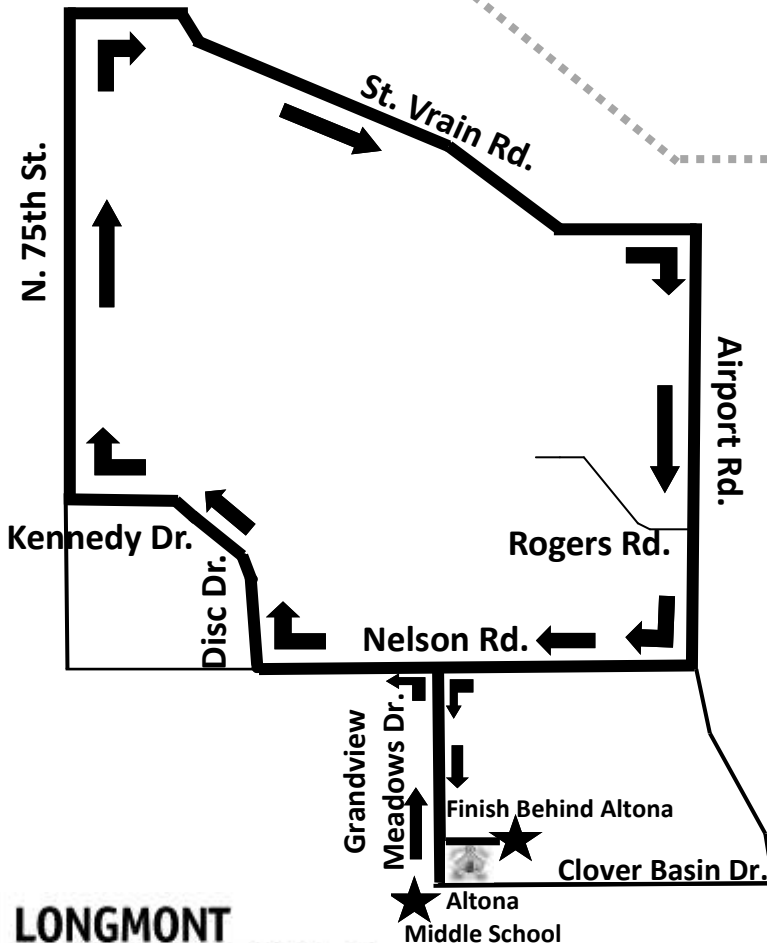

Turkey Trot Course Maps

Races start & end at Altona Middle School: 4600 Clover Basin Dr.

2 Mile Course

9:05 AM Start

10 K Run Course

Please run/walk on RIGHT side of road at all times.

9 AM Start

10K Time Limit

Race support & timing will end approximately 2 hours & 15 minutes after the start of the race.

10K = 6.2 miles

*Maps are not drawn to scale